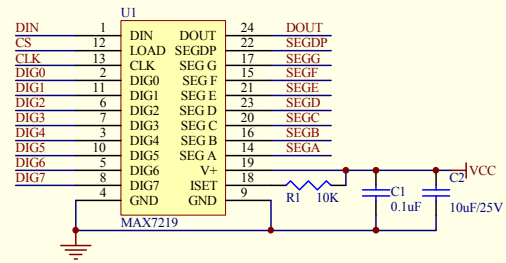

输入端

Title		
Size A4	Number	Revision
Date: 30-Aug-2012	Sheet of	
File: D:\原理图\MAX7219点阵\MAX7219点阵	Dtbwn By:	