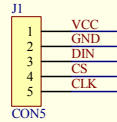

输入端

Title		
Size A4	Number	Revision
Date: 30-Aug-2012	Sheet of	
File: D:\原理图\MAX7219点阵\MAX7219点阵	Dtbwn By:	