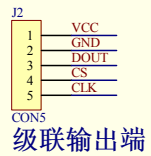

输入端

Title		
Size A4	Number	Revision
Date: 30-Aug-2012	Sheet of	
File: D:\原理图\MAX7219点阵\MAX7219点阵	Dtbwn By:	